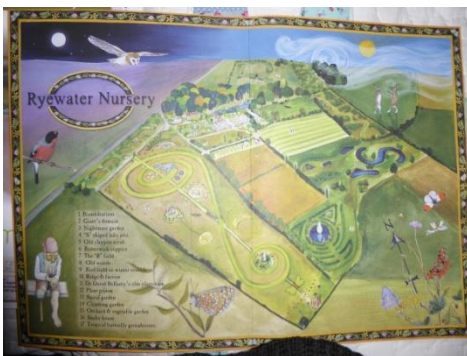

Music in your garden

These photographs were taken in the Together We Can Garden which brought sound into the garden. Why not try to construct and then play your own the musical flower pots.

BACK IN DORSET

RYEWATER NURSERY Bishops Down Nr Sherborne is a fascinating venue for a (free!) school visit.

CONTACT: Poppy on 07776103561 for more details

There are 17 different areas to explore; the Prison Garden - for the thugs and criminals of the plant world; the Tropical butterfly greenhouse; the Bird Field - and lots more of interest.