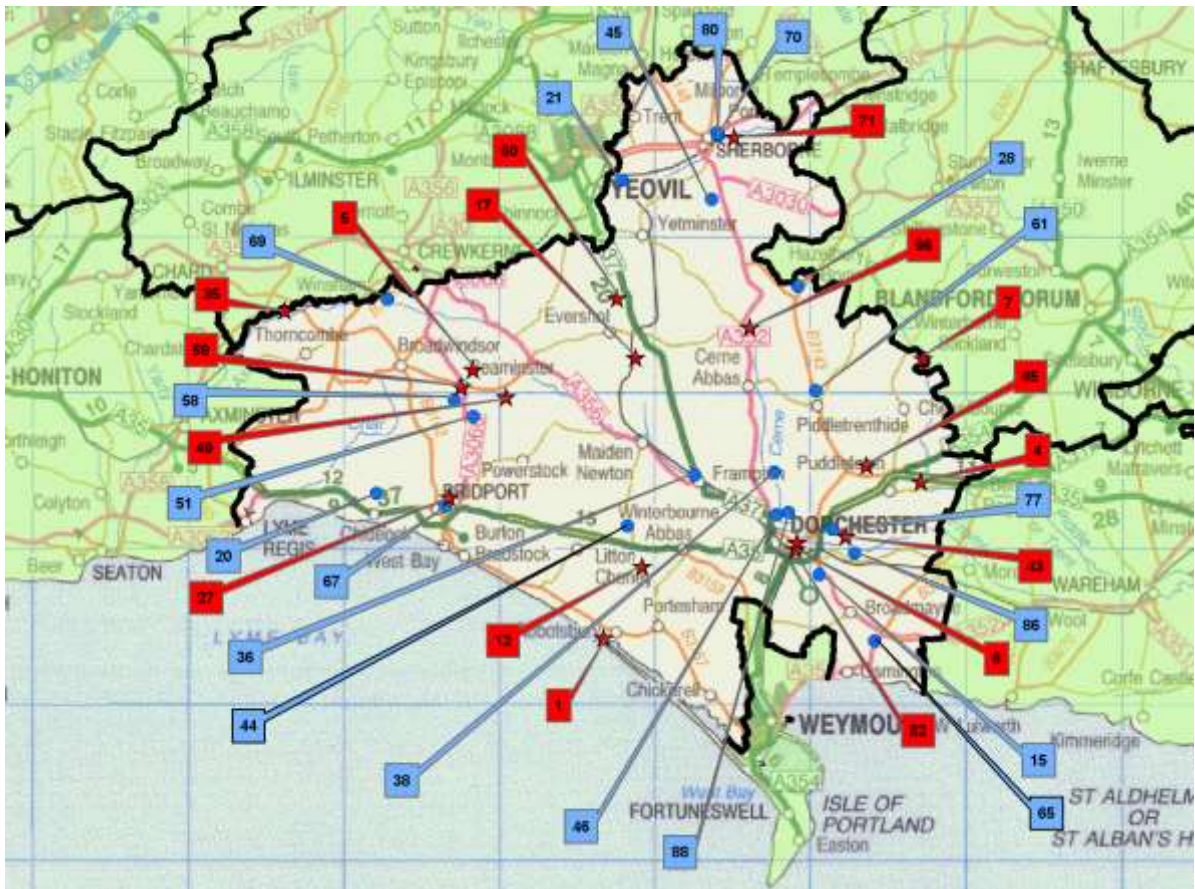

WEST DORSET

West Dorset

Historic England Register

Map	Page
1 Abbotsbury	140
4 Athelhampton	142
5 Beaminster Manor	144
7 Binghams Melcombe	146
8 Borough Gardens Dorchester	148
12 Bridehead	150
17 Chantmarle	152
27 Downe Hall	154
35 Forde Abbey	156
43 Kingston Maurward	158
49 Mapperton House	160
50 Melbury Park	162
56 Minterne	164
59 Parnham	166
71 Sherborne Castle	168
82 Town Walks Dorchester	170
85 Waterston Manor	172

Dorset Gardens Trust List of Sites of Historical and Landscape Significance

Map	Page
15 Came House	174
20 Chideock Manor	176
21 Clifton Maybank	178
28 Duntish Court	180
36 Frampton House	182
38 Herrison House	184
44 Kingston Russell	186
45 Leweston Manor	188
46 Little Court	190
51 Melplash Court	192
58 Netherbury Court	194
80 The Pageant Gardens, Sherborne	196
61 Piddletrenthide Manor	198
67 Rope Gardens, Bridport	200
69 Seaborough Court	202
70 Shell House Garden, Sherborne	204
77 Stinsford House	206
86 Stafford House	208
88 Wolfeton House	210